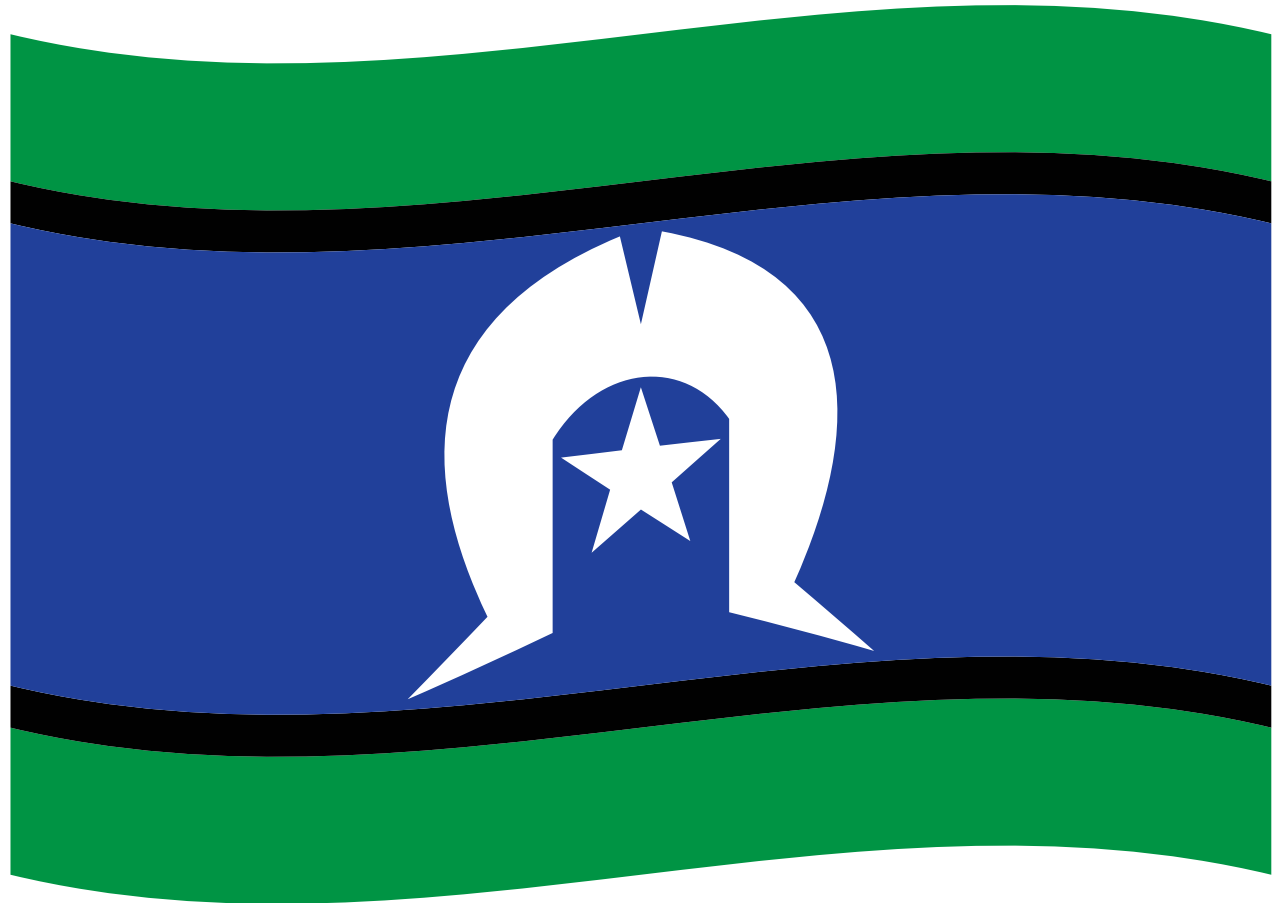

THE TORRES STRAIT ISLANDER FLAG

GREEN - SYMBOLISES
THE LAND.

BLUE - REPRESENTS THE
WATERS OF THE TORRES
STRAIT.

BLACK - SIGNIFIES THE
TORRES STRAIT ISLANDERS
THEMSELVES.

WHITE - SYMBOLISES
PEACE.

WHITE STAR - REPRESENTS THE
FIVE MAJOR ISLAND GROUPS.

WHITE DHARI - (DANCER'S HEADDRESS) SYMBOLISES
THE TORRES STRAIT ISLANDER PEOPLE.